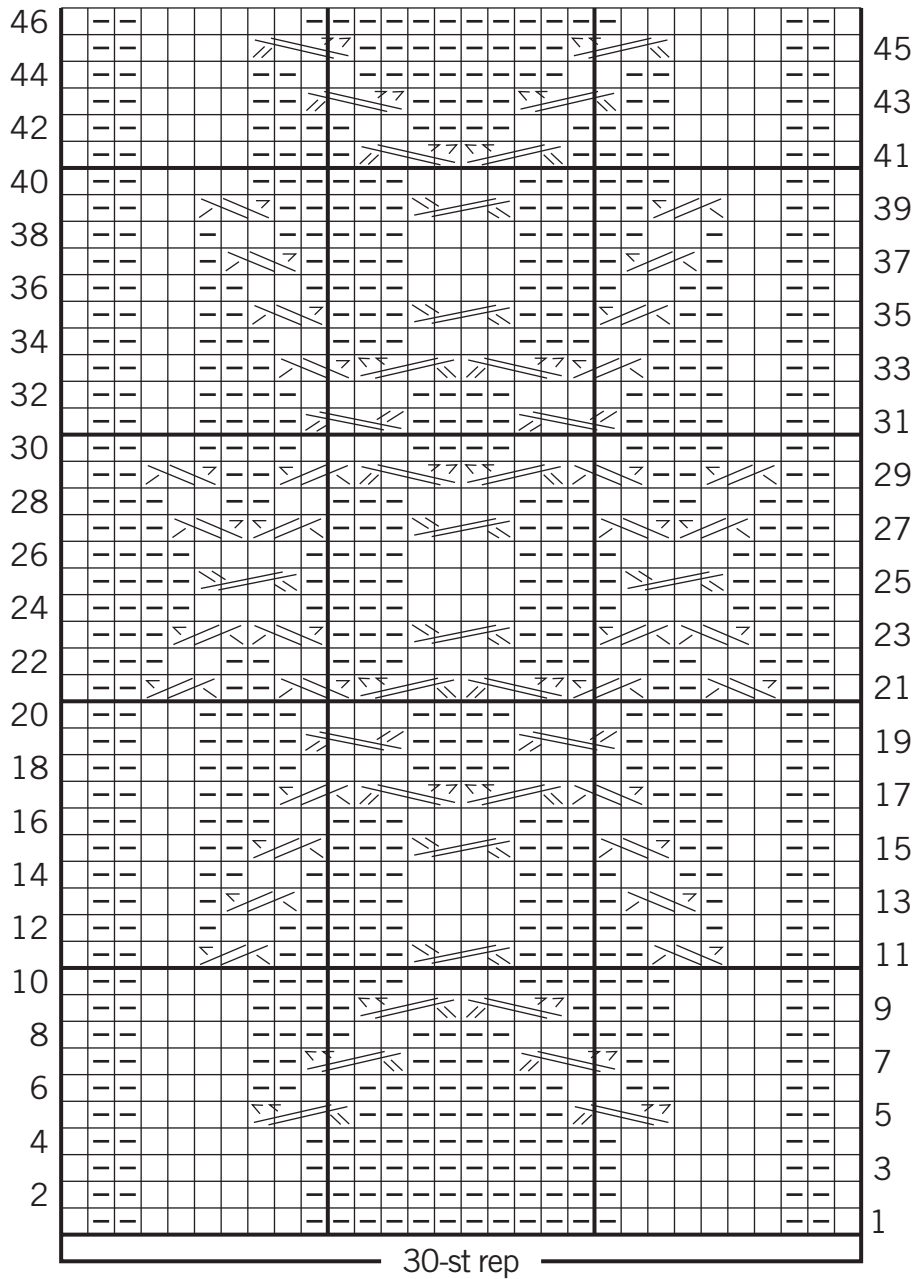

# CABLE CHART

### Stitch Key

- |   |                  |   |         |
|---|------------------|---|---------|
|  | K on RS, p on WS |  | 2/2 RC  |
|  | P on RS, k on WS |  | 2/2 LC  |
|  | 2/1 RPC          |  | 2/2 RPC |
|  | 2/1 LPC          |  | 2/2 LPC |